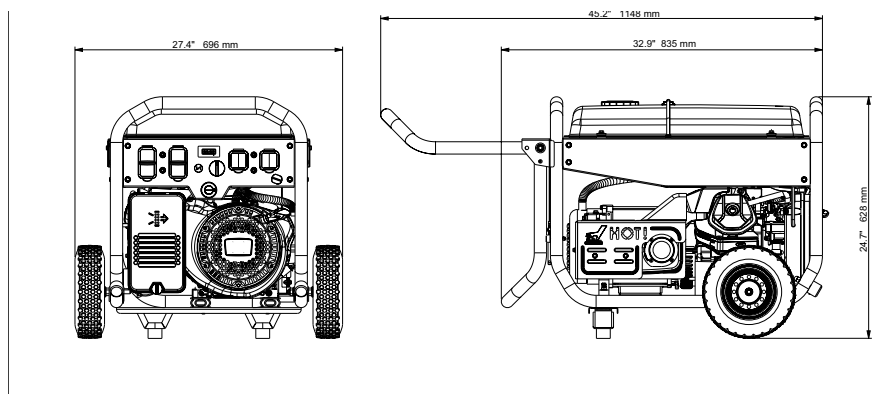

Because of continuing improvements, actual product may differ slightly from this photo.

Control Panel

RP6500 E Portable Generator

Specifications

ENGINE	
Starting Method	Electric / Recoil
Run Time @ 50% Load	12 hrs
Idle Control	-
Fuel Tank Nominal Capacity	7.9 gal / 30 L
Fuel Tank Material	Metal
Fuel Type	Gasoline
Fuel Gauge	Dial Gauge
Engine Displacement	420 cc
Engine Type	OHV
Engine Speed	3600 RPM
Lubrication Method	Splash
Recommended Oil	SAE 30 / 10W-30
Oil Capacity	1.1 qt / 1 L
Region Certifications	EPA, CARB, CSA
Shutdown Method	Automatic Low Oil Level

Dimensions and Weights

ASSEMBLED	
Height	24.7 in / 628 mm
Width	27.4 in / 696 mm
Length	32.9 in / 835 mm
Extended Length	45.2 in / 1148 mm
Unit Weight (EPA/CSA)	201 lbs / 91 kg
Unit Weight (CARB)	202 lbs / 92 kg

CARTON	
Height	23.2 in / 590 mm
Width	22.6 in / 575 mm
Length	34.4 in / 875 mm
Shipping Weight (EPA/CSA)	213 lbs / 96 kg
Shipping Weight (CARB)	214 lbs / 97 kg

© 2017 Caterpillar. All Rights Reserved.
CAT, CATERPILLAR, their respective logos, "Caterpillar Yellow," the "Power Edge" trade dress, as well as corporate and product identity used herein, are trademarks of Caterpillar and may not be used without permission.